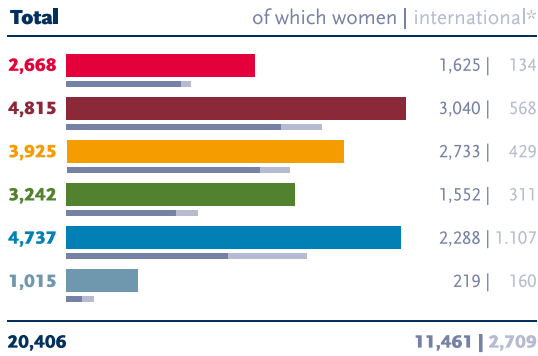

(in the winter semester 2023/24)

Origin of Students

(in first university semester; winter semester 2023/24)

Students by Faculty

(in the winter semester 2023/24)

Academic Degrees

(2023)

Doctorates

(2023)

■ Law Faculty
 ■ Faculty of Arts
 ■ Faculty of Human Sciences
 ■ Faculty of Economics and Social Sciences
 ■ Faculty of Science
 ■ Digital Engineering Faculty

* International students: students from abroad who have obtained their higher education entrance qualification abroad or at a preparatory college