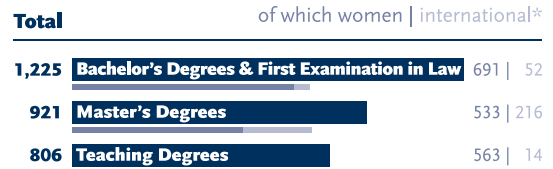

(in the winter semester 2023/24)

Origin of Students

(in first university semester; winter semester 2023/24)

Students by Faculty

(in the winter semester 2023/24)

Academic Degrees

(2023)

Doctorates

(2023)

■ Law Faculty
 ■ Faculty of Arts
 ■ Faculty of Human Sciences
 ■ Faculty of Economics and Social Sciences
 ■ Faculty of Science
 ■ Digital Engineering Faculty

* International students: students from abroad who have obtained their higher education entrance qualification abroad or at a preparatory college