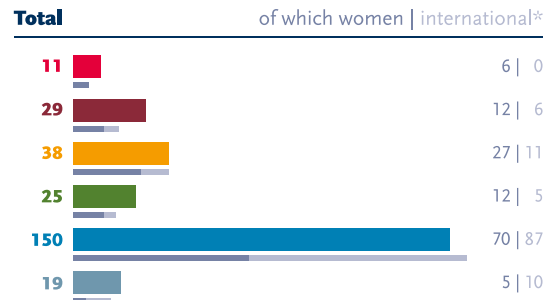

(in the winter semester 2023/24)

Origin of Students

(in first university semester; winter semester 2023/24)

Students by Faculty

(in the winter semester 2023/24)

Academic Degrees

(2023)

Doctorates

(2023)

■ Law Faculty
 ■ Faculty of Arts
 ■ Faculty of Human Sciences
 ■ Faculty of Economics and Social Sciences
 ■ Faculty of Science
 ■ Digital Engineering Faculty

* International students: students from abroad who have obtained their higher education entrance qualification abroad or at a preparatory college